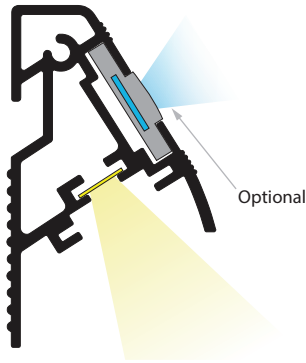

StepGuard™ WallGuide™ Stadium

Design Features

- Profiles arrive in sections up to 3 meters in length.
- Illuminated by high-bright LED lamp.
- Only one electrical connection required at beginning of profile with no termination connection at other end.
- Aluminum profile length +/- 3mm.
- Extremely energy efficient: 1/2 a watt per meter.
- Screwed into wall and then hung using rear mount channel.
- End caps as well as corner caps provided for transitions.

SG™ WallGuide™ Stadium: High Bright LED Shining Down

Our WallGuide™ system is designed to be mounted on the wall to provide navigation illumination for entrance ways and stairs. The system has the ability for direct view and immersive illumination.

The SG™ WallGuide™ Stadium has one row of high bright LEDs in the bottom slot to illuminate entrance ways to meet local safety codes. Ideal for public or government facilities that require high brightness in entrances and hallways for Life Safety compliance.

The SG™ WallGuide™ Stadium design is recommended for mounting on walls in sections and then feeding LED lamps in a channel specifically designed to house continuous LED strips for navigation. Additional optional Light Tape® face lighting is available.