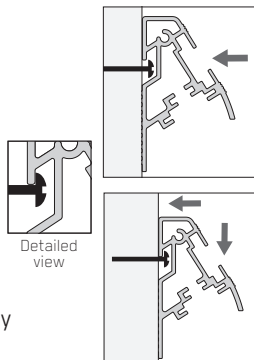

The SG™ WallGuide™ Stadium has one row of high bright LEDs in the bottom slot to illuminate entrance ways to meet local safety codes. Ideal for public or government facilities that require high brightness in entrances and hallways for Life Safety compliance.

The SG™ WallGuide™ Stadium design is recommended for mounting on walls in sections and then feeding LED lamps in a channel specifically designed to house continuous LED strips for navigation. Additional optional Light Tape® face lighting is available.

System and Parts

How to Order

- Part Number: SG-WG-HB
- For a basic quote, we need the total length of profile needed per entrance or stairway for us to estimate materials and power.
- We also offer a service where we will go through architectural files to determine layout and what is required for the installation.

Available Colors

- No glare, completely uniform light with no heat.
- 4 1/4 watt per meter. 10% of LEDs at same brightness.
- Only 3 milliamps of current per linear meter step.

Rapid Installation

- Set length of the run, then mark and drill holes 30 cm from floor, at least 1 meter apart.
- Leave at least 3-4mm of screw head sticking out of wall surface.
- Push in and pull down the profile to lock mounting cavity onto the screws.