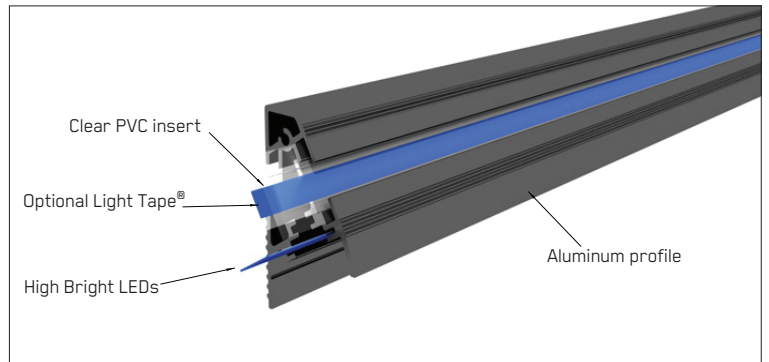

System and Parts