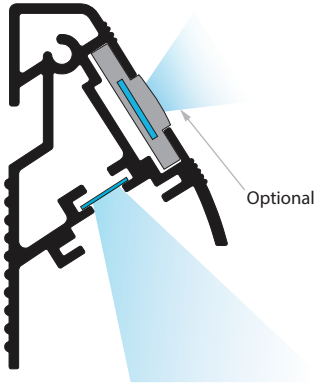

StepGuard™ WallGuide™

SG-WG-DL: Light Tape® Shining Down

Our WallGuide™ system is designed to be mounted on the wall to provide navigation illumination for entrance ways and stairs.

WallGuide™ with Light Tape® offers the perfect amount of light for navigation while preserving an immersive environment. With no glare or bounce off of the carpet, the viewing screen is protected from the light source. The light illuminates the floor but not the venue.

The SG™ WallGuide™ design is recommended for mounting on walls in sections. Then feeding our Light Tape® in a channel specifically designed in long lengths of continuous illumination. Light tape® face lighting is also an available option.

Design Features

- Profiles arrive in sections up to 3 meters in length.
- Illuminated by one (or two) Light Tape® EL lamp(s).
- Only one electrical connection required at beginning of profile with no termination connection at other end.
- Aluminum profile length +/- 3mm.
- Extremely energy efficient: 1/2 a watt per meter.
- Screwed into wall and then hung using rear mount channel.
- End caps as well as corner caps provided for transitions.

Available Colors

- No glare, completely uniform light with no heat.
- 4 1/4 watt per meter. 10% of LEDs at same brightness.
- Only 3 milliamps of current per linear meter step.

Rapid Installation

- Set length of the run, then mark and drill holes 30 cm from floor, at least 1 meter apart.
- Leave at least 3-4mm of screw head sticking out of wall surface.
- Push in and pull down the profile to lock mounting cavity onto the screws.