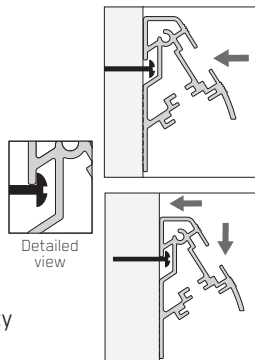

The SG™ WallGuide™ design is recommended for mounting on walls in sections. Then feeding our Light Tape® in a channel specifically designed in long lengths of continuous illumination. Light tape® face lighting is also an available option.

Design Features

- Profiles arrive in sections up to 3 meters in length.
- Illuminated by one (or two) Light Tape® EL lamp(s).
- Only one electrical connection required at beginning of profile with no termination connection at other end.
- Aluminum profile length +/- 3mm.
- Extremely energy efficient: 1/2 a watt per meter.
- Screwed into wall and then hung using rear mount channel.
- End caps as well as corner caps provided for transitions.

System and Parts

How to Order

- Part Number: SG-WG-DL
- For a basic quote, we need the total length of profile needed per entrance or stairway for us to estimate materials and power.
- We also offer a service where we will go through architectural files to determine layout and what is required for the installation.

Available Colors

- No glare, completely uniform light with no heat.
- 4 1/4 watt per meter. 10% of LEDs at same brightness.
- Only 3 milliamps of current per linear meter step.

Rapid Installation

- Set length of the run, then mark and drill holes 30 cm from floor, at least 1 meter apart.
- Leave at least 3-4mm of screw head sticking out of wall surface.
- Push in and pull down the profile to lock mounting cavity onto the screws.