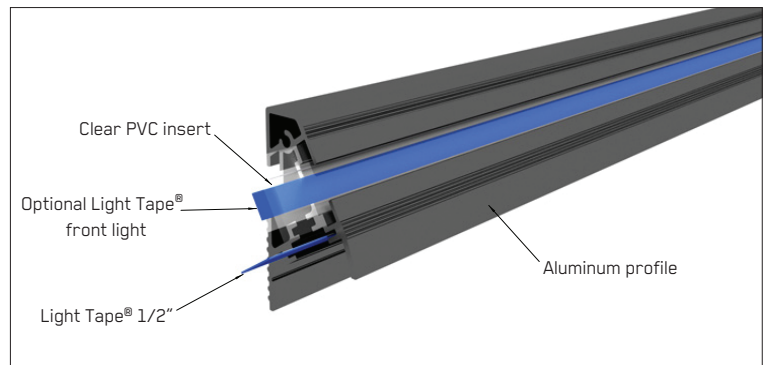

System and Parts